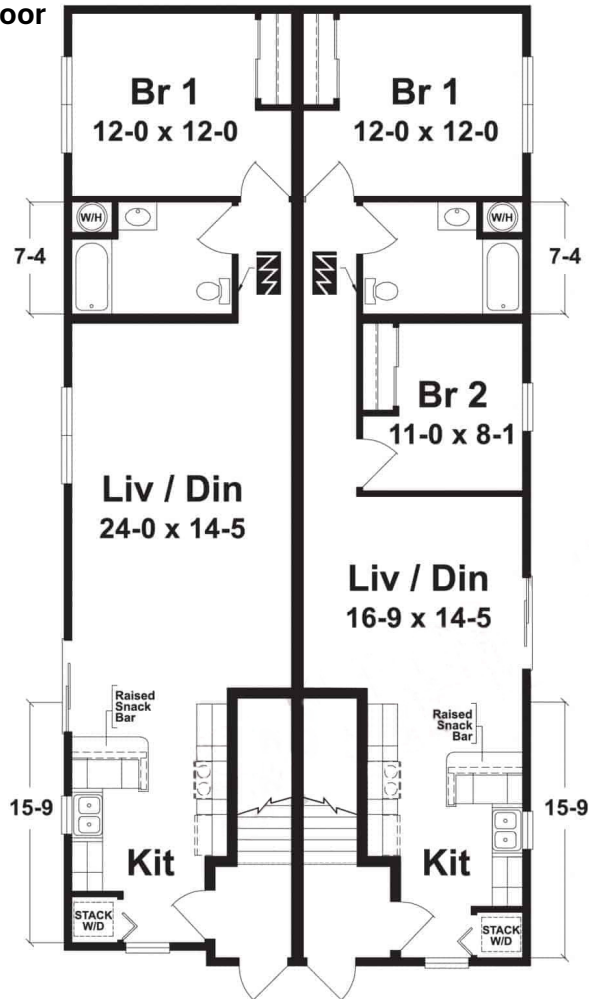

PEACE

- 2br/1ba
Per unit
- Fourplex /
2-Story
- Optional 1-4
attached
garages
- Efficient plan
- Starting at:
\$XXX,XXX

**HOMESITE
CREATIONS**

(724) 279-6179

homes@homesitecreations.com

www.HomeSiteCreations.com

First Floor

Second Floor