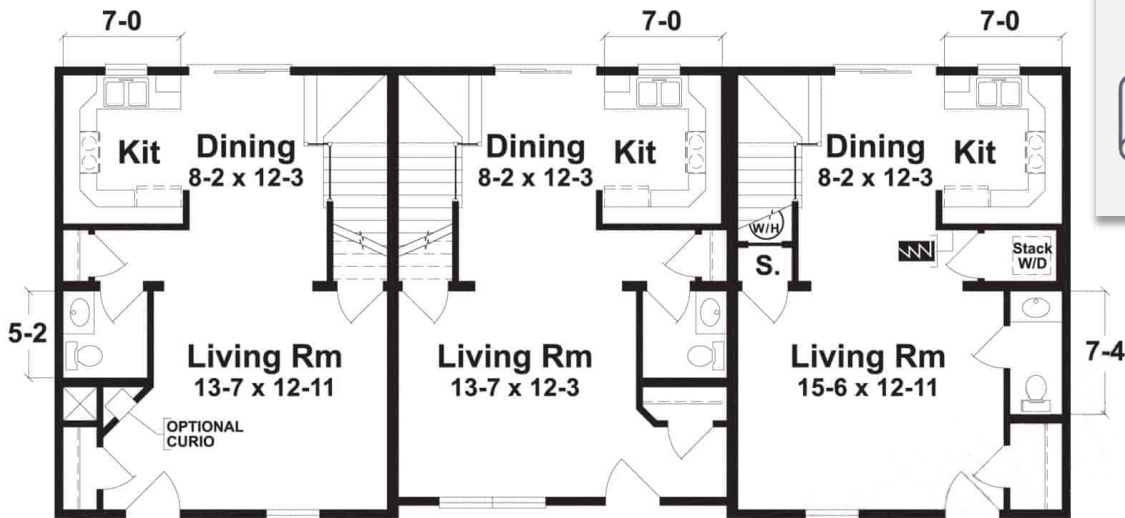

ELEVATE

- 2br/1.5ba
Per unit
- Triplex /
Townhome
- Optional 1-2
Attached
garages
- Open plan
- Contact us for
your custom
quote

First Floor

(724) 279-6179

homes@homesitecreations.com

www.HomeSiteCreations.com

Second Floor