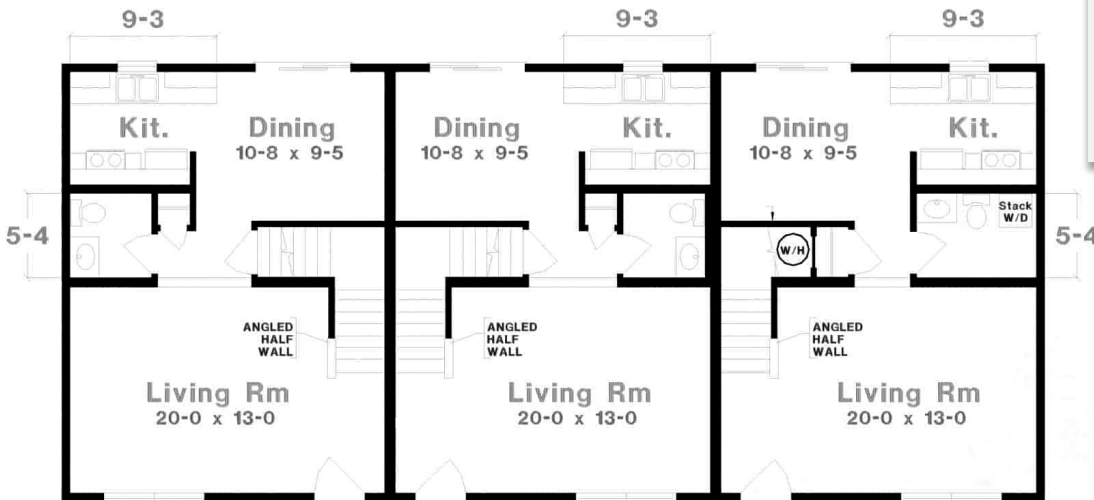

Radiance

- 3br/1.5ba Per unit
- Triplex / Townhome
- Optional 1-2 Attached garages
- Efficient plan
- Contact us for your custom quote

(724) 279-6179

homes@homesitecreations.com

www.HomeSiteCreations.com

First Floor

Second Floor