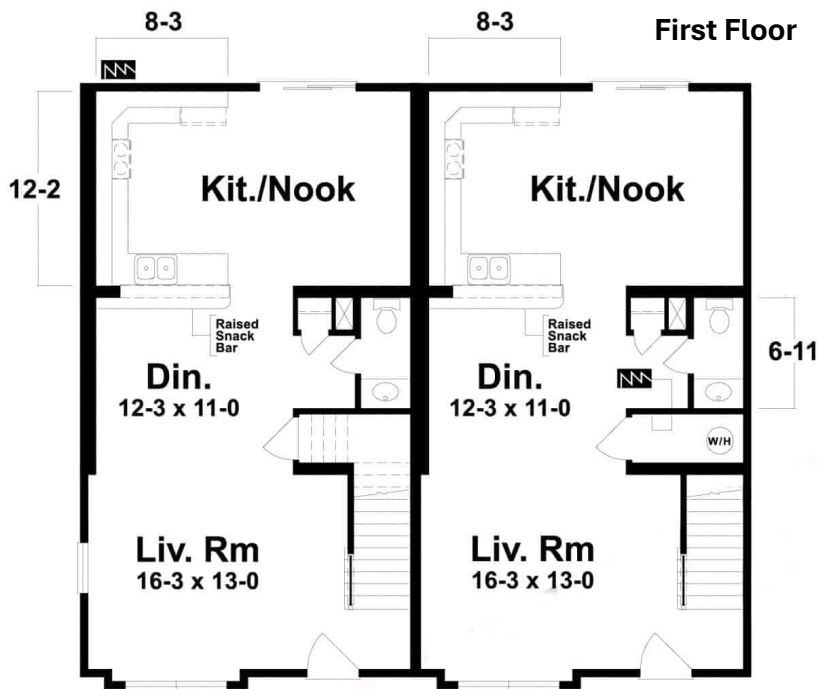

# TRINITY

- A) 3br/2.5ba  
B) 2br/2.5ba
- Duplex /  
Townhome
- Optional 1-2  
attached  
garages/unit
- Open plan
- Contact us for  
your custom  
quote

(724) 279-6179

homes@homesitecreations.com

www.HomeSiteCreations.com