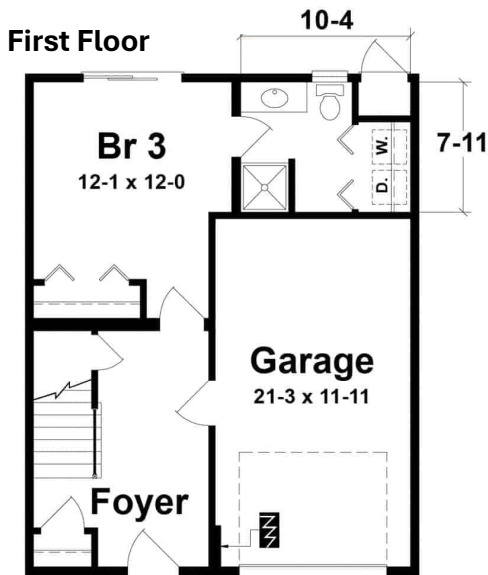

ASCEND

- 3br/3.5ba
Per unit
- Townhome /
3-Story
- 1 garage +
driveway
Parking/unit
- Open plan
- Starting at:
\$XXX,XXX

(724) 279-6179

homes@homesitecreations.com

www.HomeSiteCreations.com