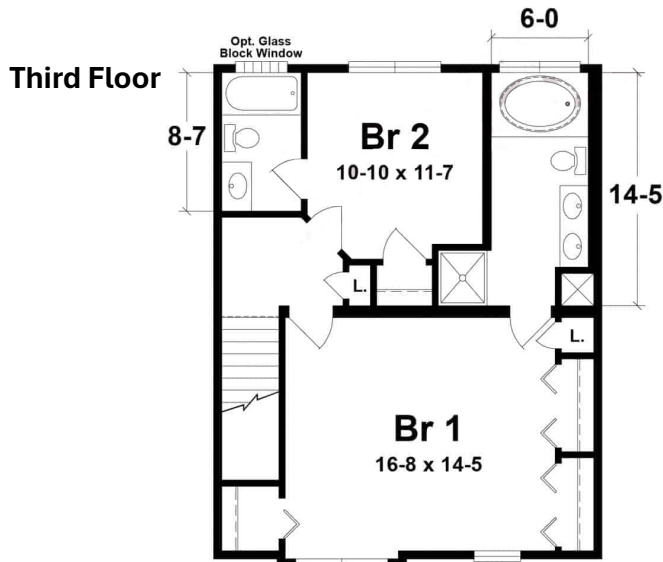

ASCEND

- 3br/3.5ba
Per unit
- Townhome /
3-Story
- 1 garage +
driveway
Parking/unit
- Open plan
- Starting at:
\$XXX,XXX

(724) 279-6179

homes@homesitecreations.com

www.HomeSiteCreations.com