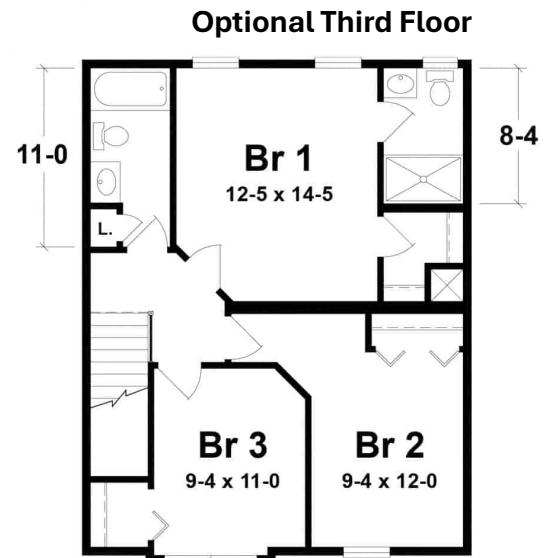

ASCEND

- 3br/3.5ba
Per unit
- Townhome /
3-Story
- 1 garage +
driveway
Parking/unit
- Open plan
- Starting at:
\$XXX,XXX

(724) 279-6179

homes@homesitecreations.com

www.HomeSiteCreations.com