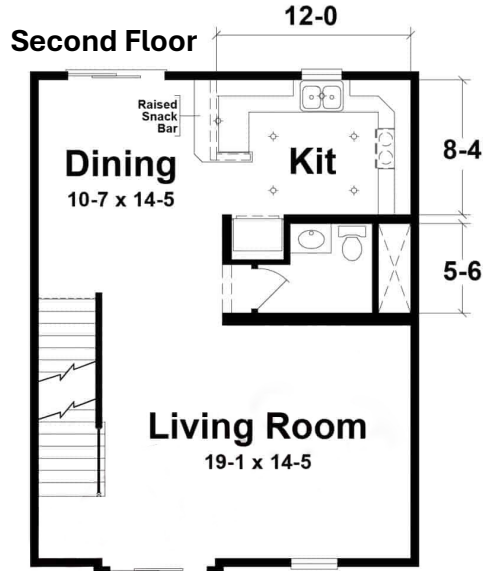

ASCEND

- 3br/3.5ba
Per unit
- Townhome /
3-Story
- 1 garage +
driveway
Parking/unit
- Open plan
- Starting at:
\$XXX,XXX

(724) 279-6179

homes@homesitecreations.com

www.HomeSiteCreations.com