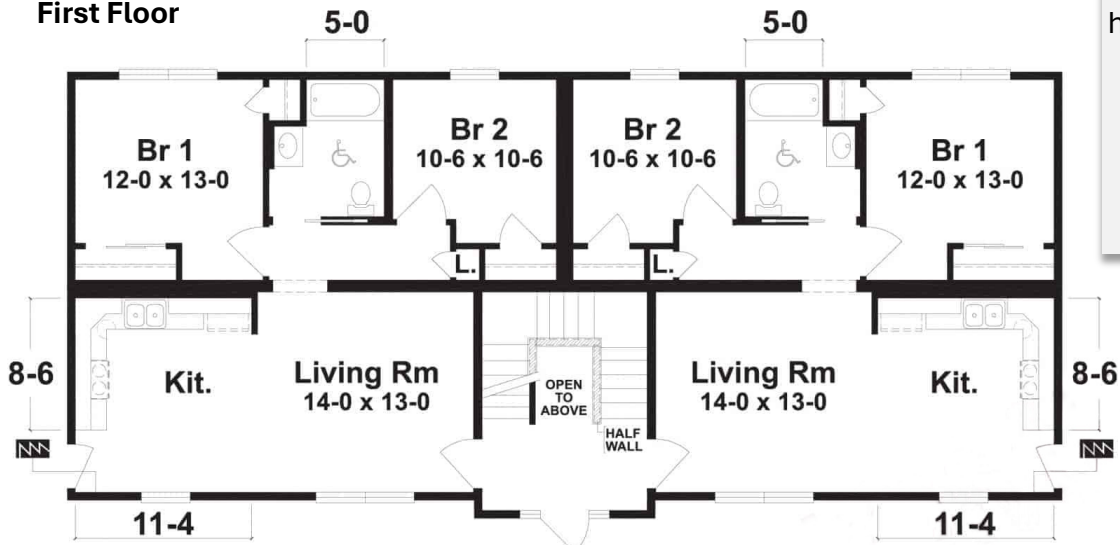

REFUGE 2

- 2br/1ba
Per unit
- Fourplex /
2-Story
- Optional 1-4
attached
garages
- Efficient plan
- Starting at:
\$XXX,XXX

First Floor

(724) 279-6179

homes@homesitecreations.com

www.HomeSiteCreations.com

**HOMESITE
CREATIONS**

Second Floor