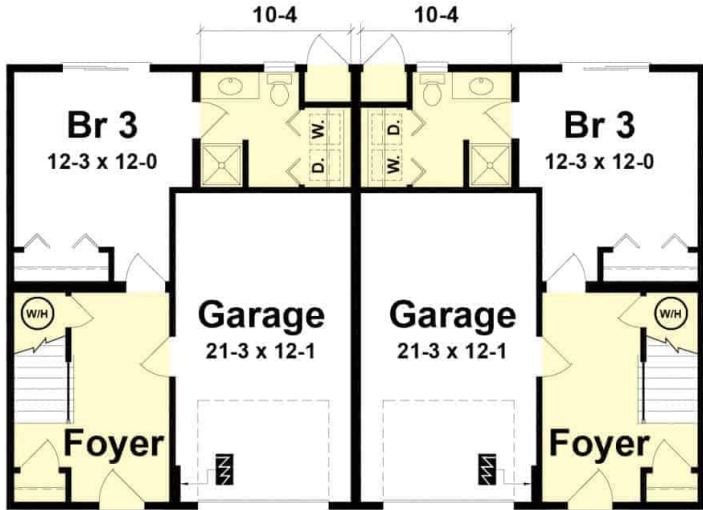

HARMONY

- 3br/3.5ba Per unit
- Duplex / Townhome
- 1 garage + driveway parking/unit
- 2.5 floors
- Contact us for your custom quote

First Floor

Second Floor

Third Floor

(724) 279-6179

homes@homesitecreations.com