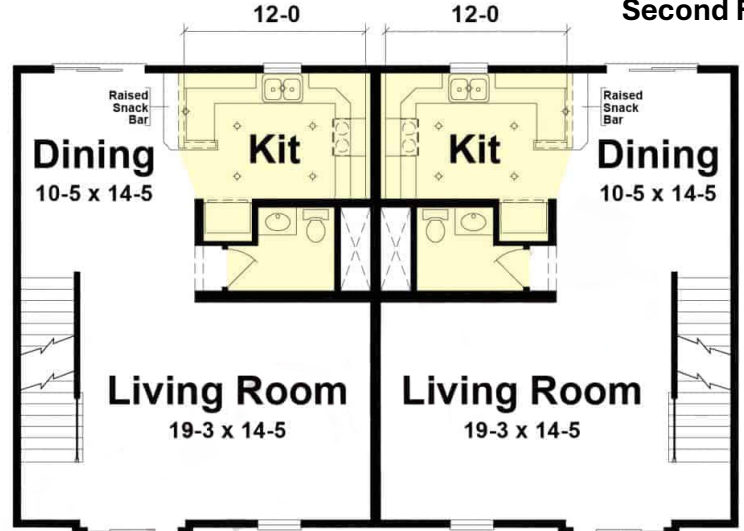

HARMONY

- 3br/3.5ba Per unit
- Duplex / Townhome
- 1 garage + driveway parking/unit
- 2.5 floors
- Contact us for your custom quote

First Floor

Second Floor

Third Floor

(724) 279-6179

homes@homesitecreations.com