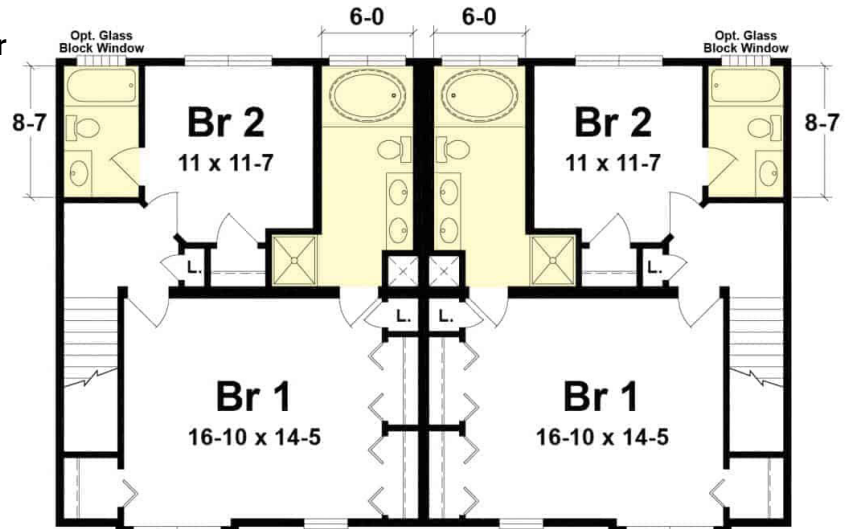

HARMONY

- 3br/3.5ba Per unit
- Duplex / Townhome
- 1 garage + driveway parking/unit
- 2.5 floors
- Contact us for your custom quote

First Floor

Second Floor

Third Floor

(724) 279-6179

homes@homesitecreations.com