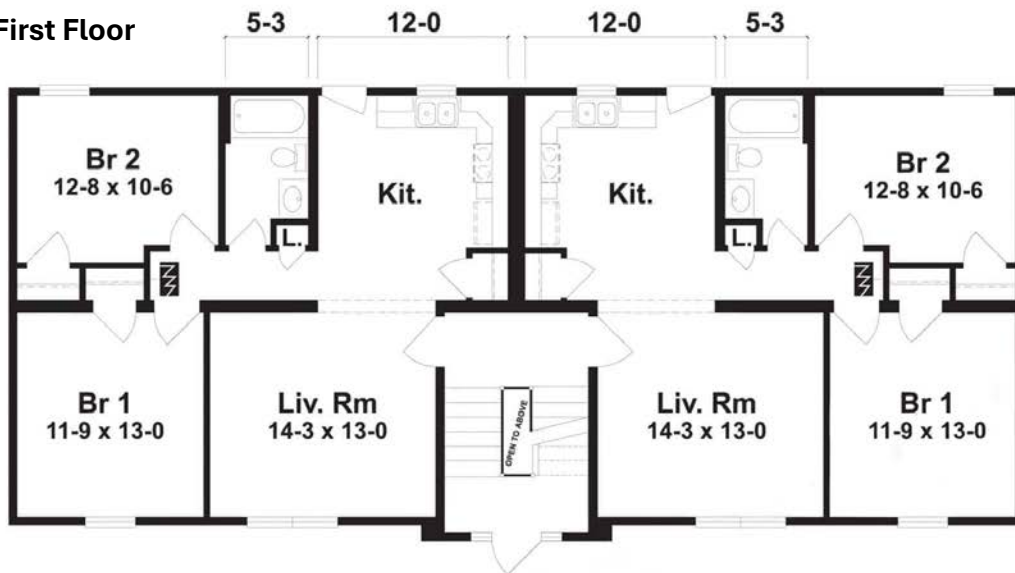

REFUGE

- 2br/1ba
Per unit
- Fourplex /
2-Story
- Optional 1-4
attached
garages
- Efficient plan
- Starting at:
\$XXX,XXX

First Floor

(724) 279-6179

homes@homesitecreations.com

www.HomeSiteCreations.com

**HOMESITE
CREATIONS**

Second Floor