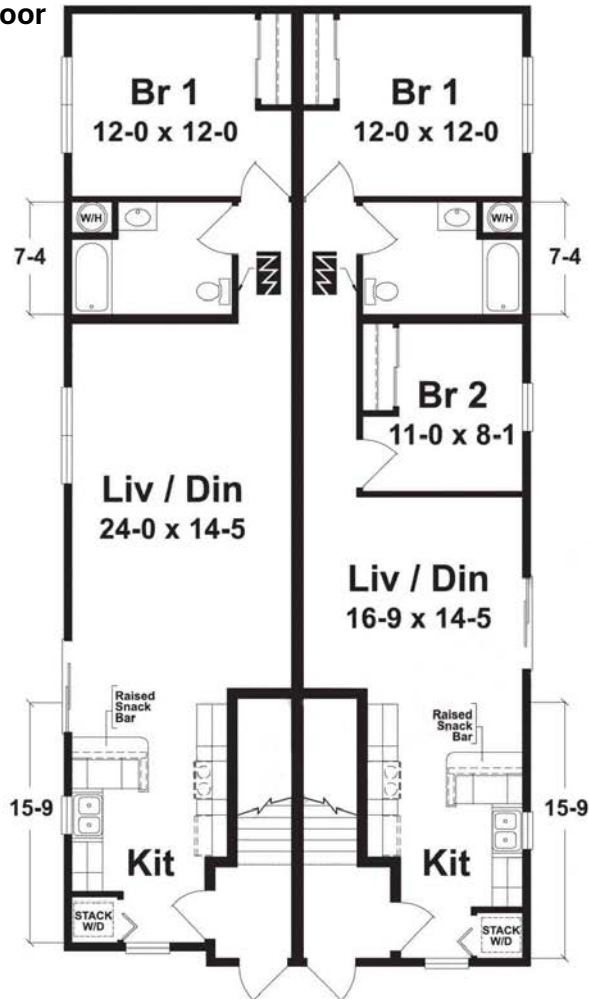

**PEACE**

- 2br/1ba  
Per unit
- Fourplex /  
2-Story
- Optional 1-4  
attached  
garages
- Efficient plan
- Starting at:  
\$XXX,XXX

**HOMESITE  
CREATIONS**

(724) 279-6179

homes@homesitecreations.com  
www.HomeSiteCreations.com

**First Floor**

**Second Floor**