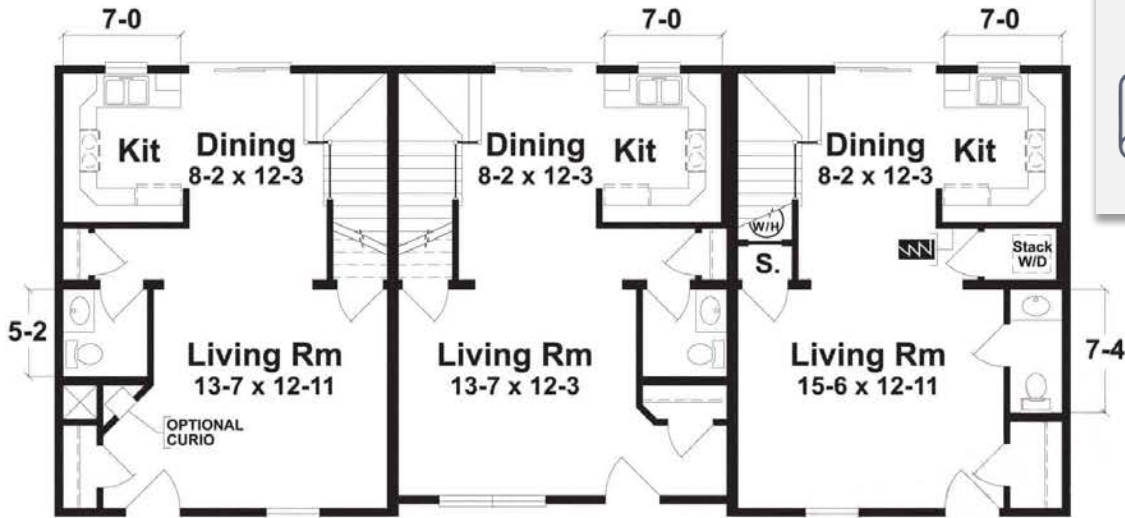

# ELEVATE

- 2br/1.5ba  
Per unit
- Triplex /  
Townhome
- Optional 1-2  
Attached  
garages
- Open plan
- Contact us for  
your custom  
quote

First Floor

(724) 279-6179

homes@homesitecreations.com

www.HomeSiteCreations.com

Second Floor