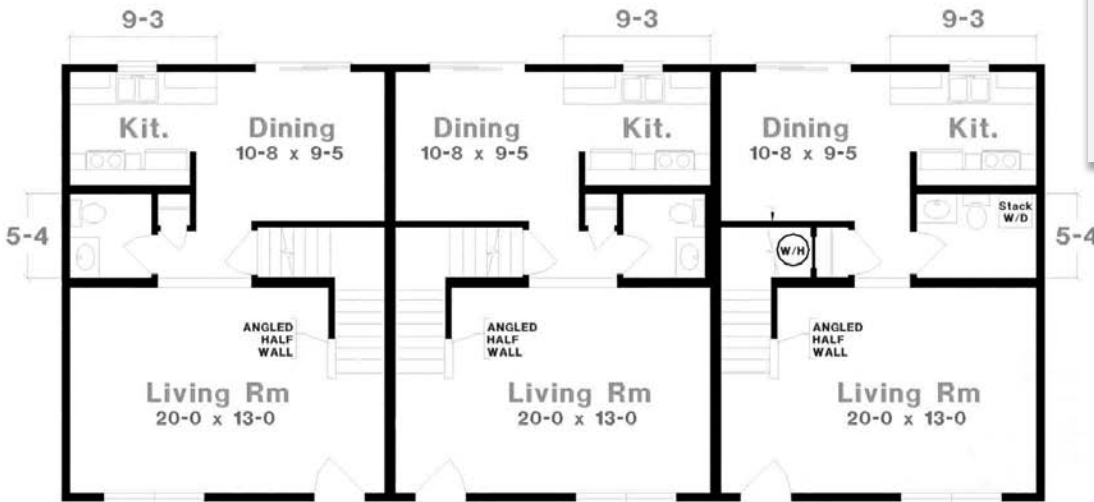

Radiance

- 3br/1.5ba Per unit
- Triplex / Townhome
- Optional 1-2 Attached garages
- Efficient plan
- Contact us for your custom quote

(724) 279-6179

homes@homesitecreations.com

www.HomeSiteCreations.com

First Floor

Second Floor