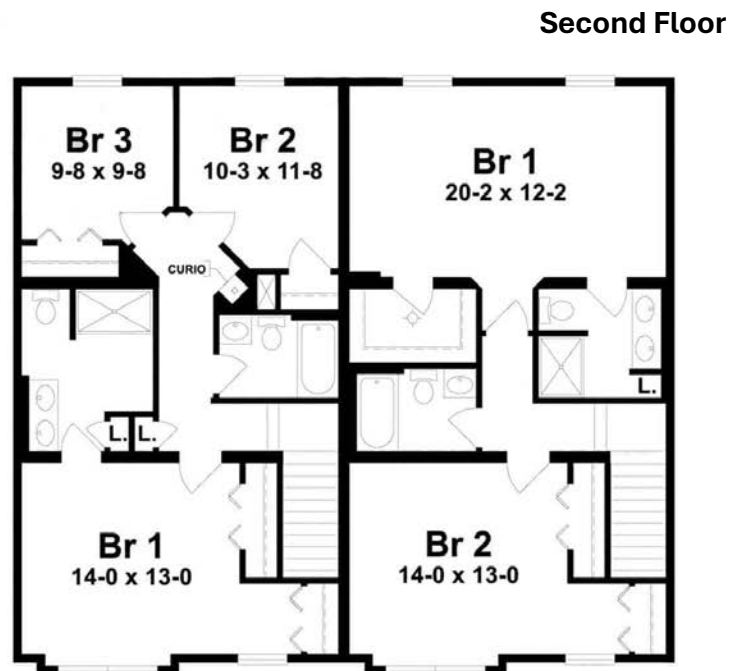

TRINITY

- A) 3br/2.5ba
B) 2br/2.5ba
- Duplex /
Townhome
- Optional 1-2
attached
garages/unit
- Open plan
- Contact us for
your custom
quote

(724) 279-6179

homes@homesitecreations.com

www.HomeSiteCreations.com