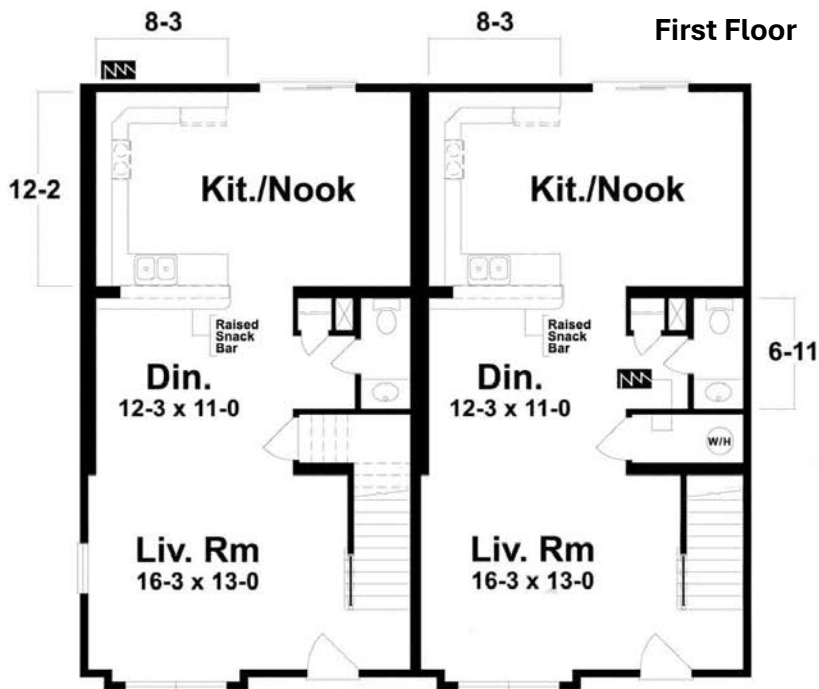

TRINITY

- A) 3br/2.5ba
B) 2br/2.5ba
- Duplex /
Townhome
- Optional 1-2
attached
garages/unit
- Open plan
- Contact us for
your custom
quote

(724) 279-6179

homes@homesitecreations.com

www.HomeSiteCreations.com