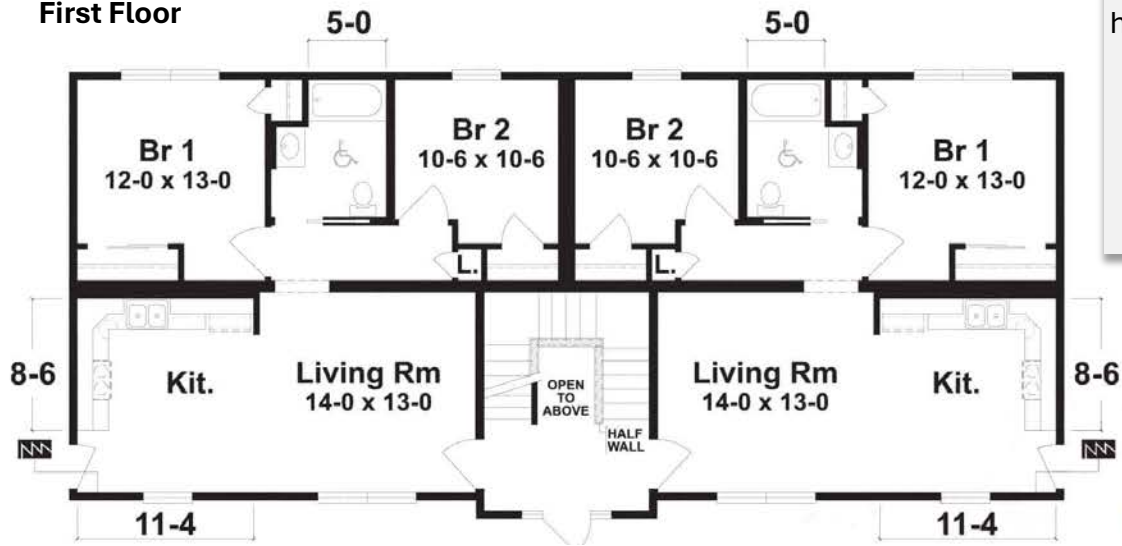

REFUGE 2

- 2br/1ba
Per unit
- Fourplex /
2-Story
- Optional 1-4
attached
garages
- Efficient plan
- Starting at:
\$XXX,XXX

First Floor

(724) 279-6179

homes@homesitecreations.com

www.HomeSiteCreations.com

**HOMESITE
CREATIONS**

Second Floor