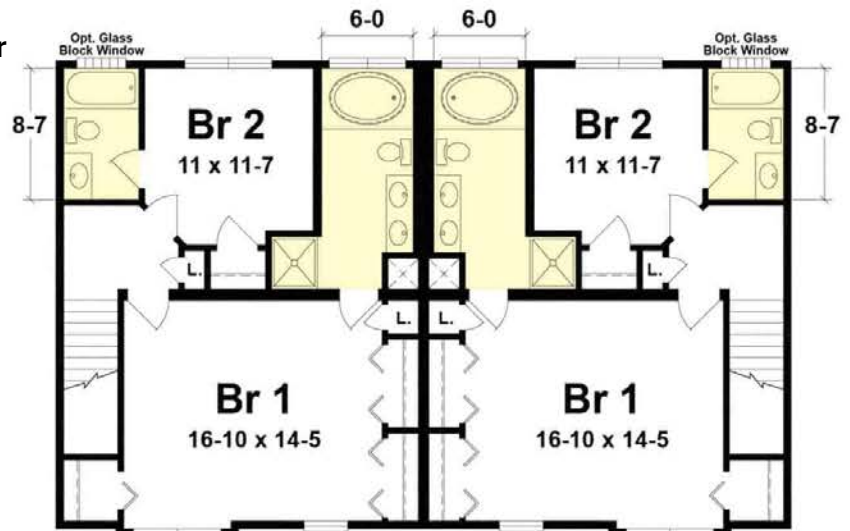

HARMONY

- 3br/3.5ba Per unit
- Duplex / Townhome
- 1 garage + driveway parking/unit
- 2.5 floors
- Contact us for your custom quote

First Floor

Second Floor

Third Floor

(724) 279-6179

homes@homesitecreations.com