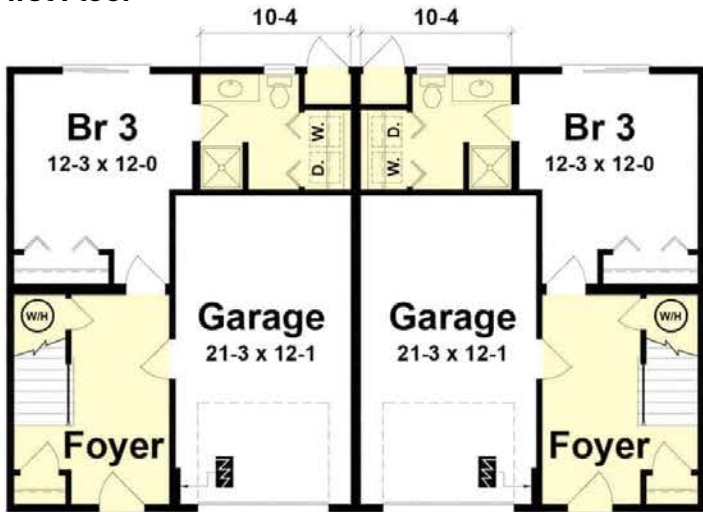

HARMONY

- 3br/3.5ba Per unit
- Duplex / Townhome
- 1 garage + driveway parking/unit
- 2.5 floors
- Contact us for your custom quote

First Floor

Second Floor

Third Floor

(724) 279-6179

homes@homesitecreations.com