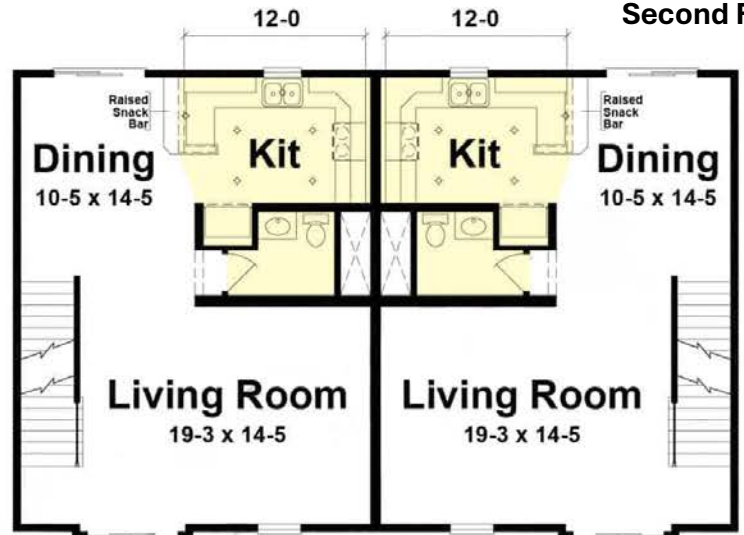

HARMONY

- 3br/3.5ba Per unit
- Duplex / Townhome
- 1 garage + driveway parking/unit
- 2.5 floors
- Contact us for your custom quote

First Floor

Second Floor

Third Floor

(724) 279-6179

homes@homesitecreations.com